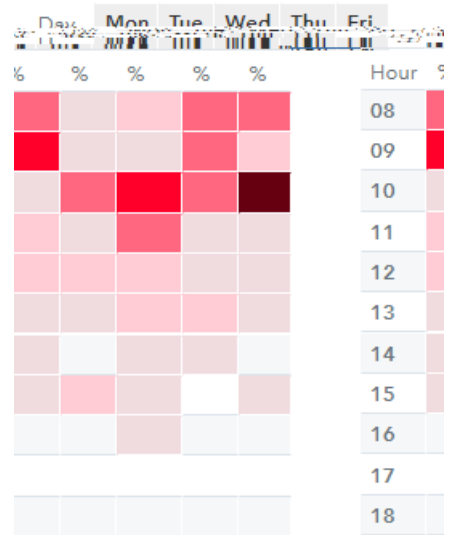

Attendance Heat Map By Day and Month

Attendance Heat Map By Day and Hour

Attendance Heat Map By Day and Hour

Attendance Heat Map By Day and Month

Attendance Heat Map By Day and Month

Attendance Heat Map By Day and Hour

Attendance Heat Map By Day and Month

Attendance Heat Map By Day and Hour

Attendance Heat Map By Day and Month

Attendance Heat Map By Day and Hour

Attendance Heat Map By Day and Month

Attendance Heat Map By Day and Hour

Attendance Heat Map By Day and Month

Day	Mon	Tue	Wed	Thu	Fri	Sat
Month	%	%	%	%	%	%
Aug						
Sep						
Oct						
Nov						
Dec						

Attendance Heat Map By Day and Hour

Day	Mon	Tue	Wed	Thu	Fri	Sat
Hour	%	%	%	%	%	%
09						
10						
11						
12						
13						
14						
15						
16						
17						
18						
19						

Attendance Heat Map By Day and Month

Mon	Tue	Wed	Thu	Fri	Sat	Day
%	%	%	%	%	%	Month
						Jan
						Feb
						Mar
						Apr
						May

Attendance Heat Map By Day and Hour

Day	Mon	Tue	Wed	Thu	Fri	Sat
Hour	%	%	%	%	%	%
08						
09						
10						
11						
12						
13						
14						
15						
16						
17						
18						
21						