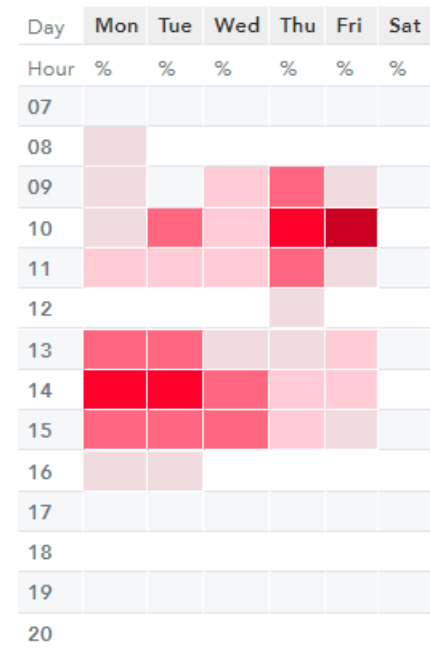

Attendance Heat Map By Day and Month

Attendance Heat Map By Day and Hour

Attendance Heat Map By Day and Hour

Attendance Heat Map By Day and Month

Attendance Heat Map By Day and Month

Attendance Heat Map By Day and Hour

Attendance Heat Map By Day and Month

Attendance Heat Map By Day and Hour

Attendance Heat Map By Day and Month

Attendance Heat Map By Day and Hour

Attendance Heat Map By Day and Month

Attendance Heat Map By Day and Hour

Attendance Heat Map By Day and Month

Day	Mon	Tue	Wed	Thu	Fri	Sat
Month	%	%	%	%	%	%
Aug						
Sep						
Oct						
Nov						
Dec						

Attendance Heat Map By Day and Hour

Day	Mon	Tue	Wed	Thu	Fri	Sat
Hour	%	%	%	%	%	%
09						
10						
11						
12						
13						
14						
15						
16						
17						
18						
19						

Attendance Heat Map By Day and Month

Mon	Tue	Wed	Thu	Fri	Sat	Day
%	%	%	%	%	%	Month
						Jan
						Feb
						Mar
						Apr
						May

Attendance Heat Map By Day and Hour

Day	Mon	Tue	Wed	Thu	Fri	Sat
Hour	%	%	%	%	%	%
08						
09						
10						
11						
12						
13						
14						
15						
16						
17						
18						
21						