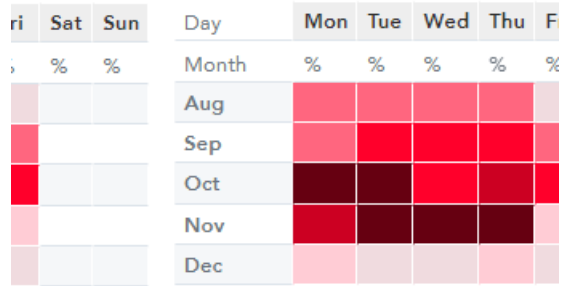

Attendance Heat Map By Day and Month

Attendance Heat Map By Day and Hour

Attendance Heat Map By Day and Hour

Attendance Heat Map By Day and Month

Attendance Heat Map By Day and Month

Attendance Heat Map By Day and Hour

Attendance Heat Map By Day and Month

Attendance Heat Map By Day and Hour

Attendance Heat Map By Day and Month

Attendance Heat Map By Day and Hour

Attendance Heat Map By Day and Month

Attendance Heat Map By Day and Hour

Attendance Heat Map By Day and Month

Day	Mon	Tue	Wed	Thu	Fri	Sat
Month	%	%	%	%	%	%
Aug						
Sep						
Oct						
Nov						
Dec						

Attendance Heat Map By Day and Hour

Day	Mon	Tue	Wed	Thu	Fri	Sat
Hour	%	%	%	%	%	%
09						
10						
11						
12						
13						
14						
15						
16						
17						
18						
19						