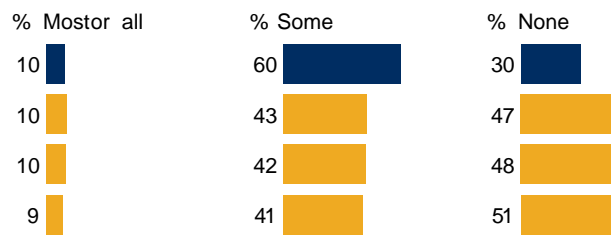

NSSE2021
High Impact Practices
California State University, East Bay

About You *High Impact Practices* Report

Report Sections

Overall HIP Participation

Statistical Comparisons

First year students

Service Learning