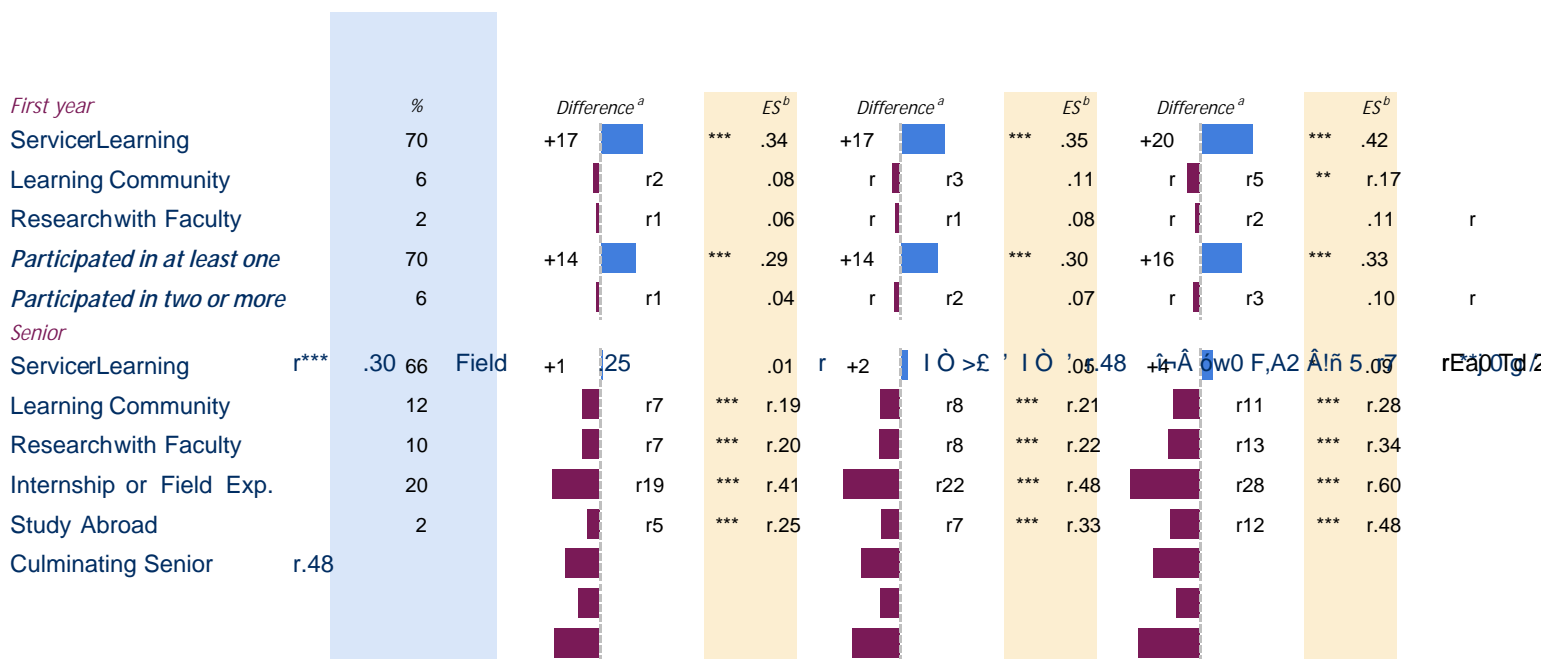

NSSE2021
High Impact Practices
California State University, East Bay

About You *High Impact Practices* Report

Report Sections

Overall HIP Participation

Statistical Comparisons

First year students

Service Learning