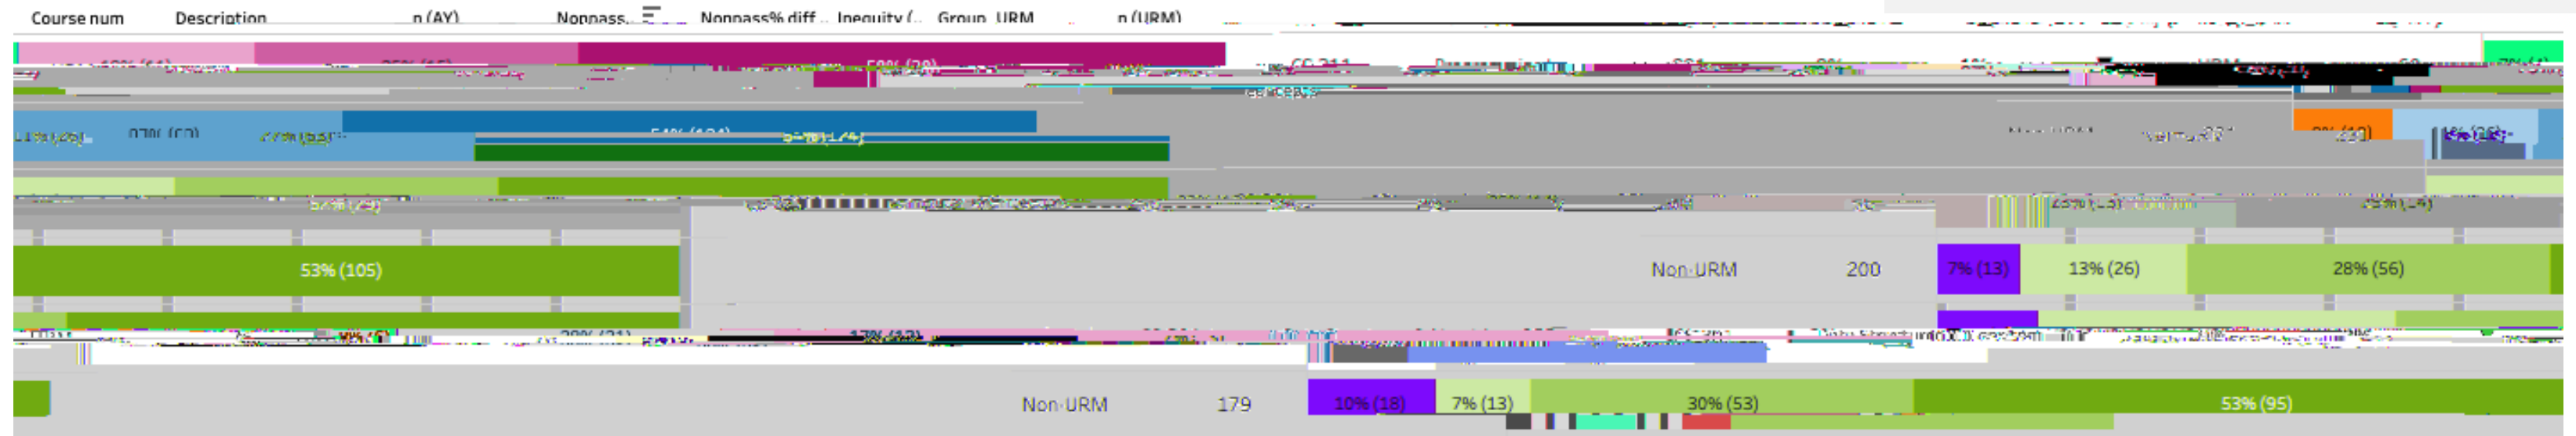

Enrollment has increased 16% in the last 5 years

Less than half (27.4%) are URM (23% Latinx, 5.2% Black)

24% of undergraduates graduated in 2022-23

URM Frosh (F): 5.5 Years
URM Transfer (T): 2.3 Years

DFWU A B C CR