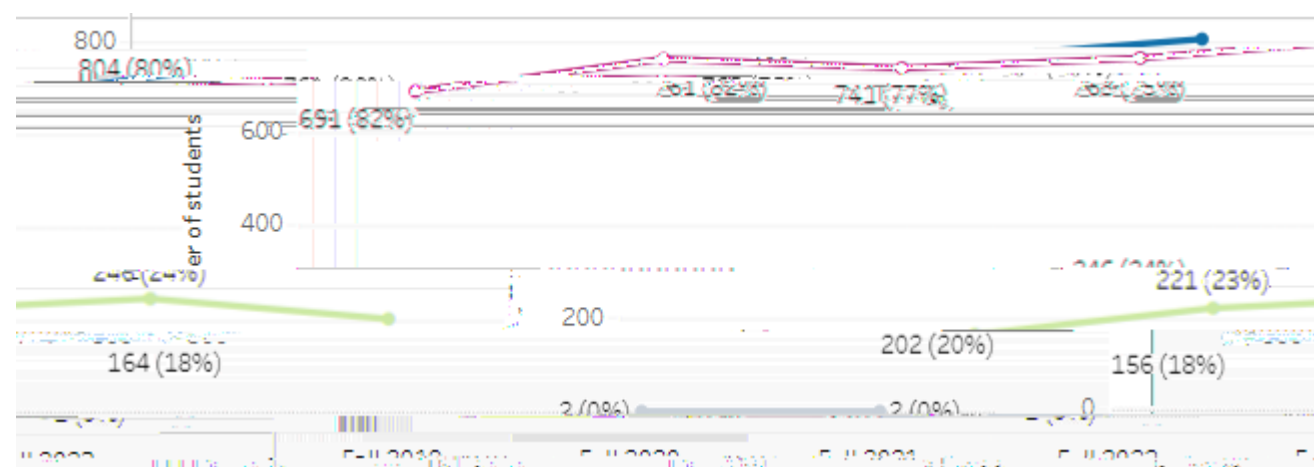

Enrollment has increased 16% in the last 5 years

Less than half (27.4%) are URM (23% Latinx, 5.2% Black)

24% of undergraduates graduated in 2022-23

URM Frosh (F): 5.5 Years
URM Transfer (T): 2.3 Years

DFWU A B C CR